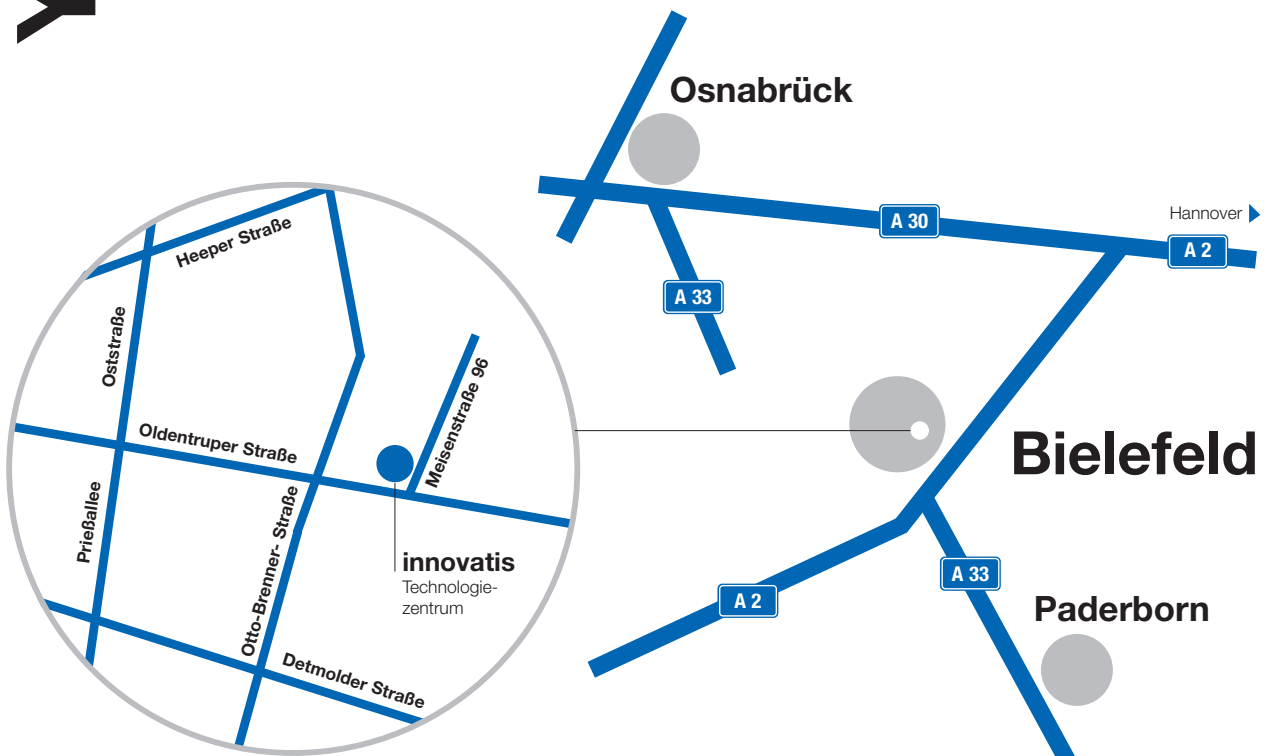

Your way to us

Directions

- Autobahn (Expressway) A2, take Exit Bielefeld-Zentrum
- Turn right on the B 66, direction Bielefeld
- Junction Detmolder Str. - Otto-Brenner-Str.:
  turn right on the Otto-Brenner-Str.
- Next Junction: turn right on the Oldentruper Str.
- Take the next left: Meisenstraße

Have a good trip!

innovatis AG

Meisenstr. 96
33607 Bielefeld
Germany

Phone: +49 (0)521 2997-300

Fax: +49 (0)521 2997-285

info@innovatis.com

www.innovatis.com